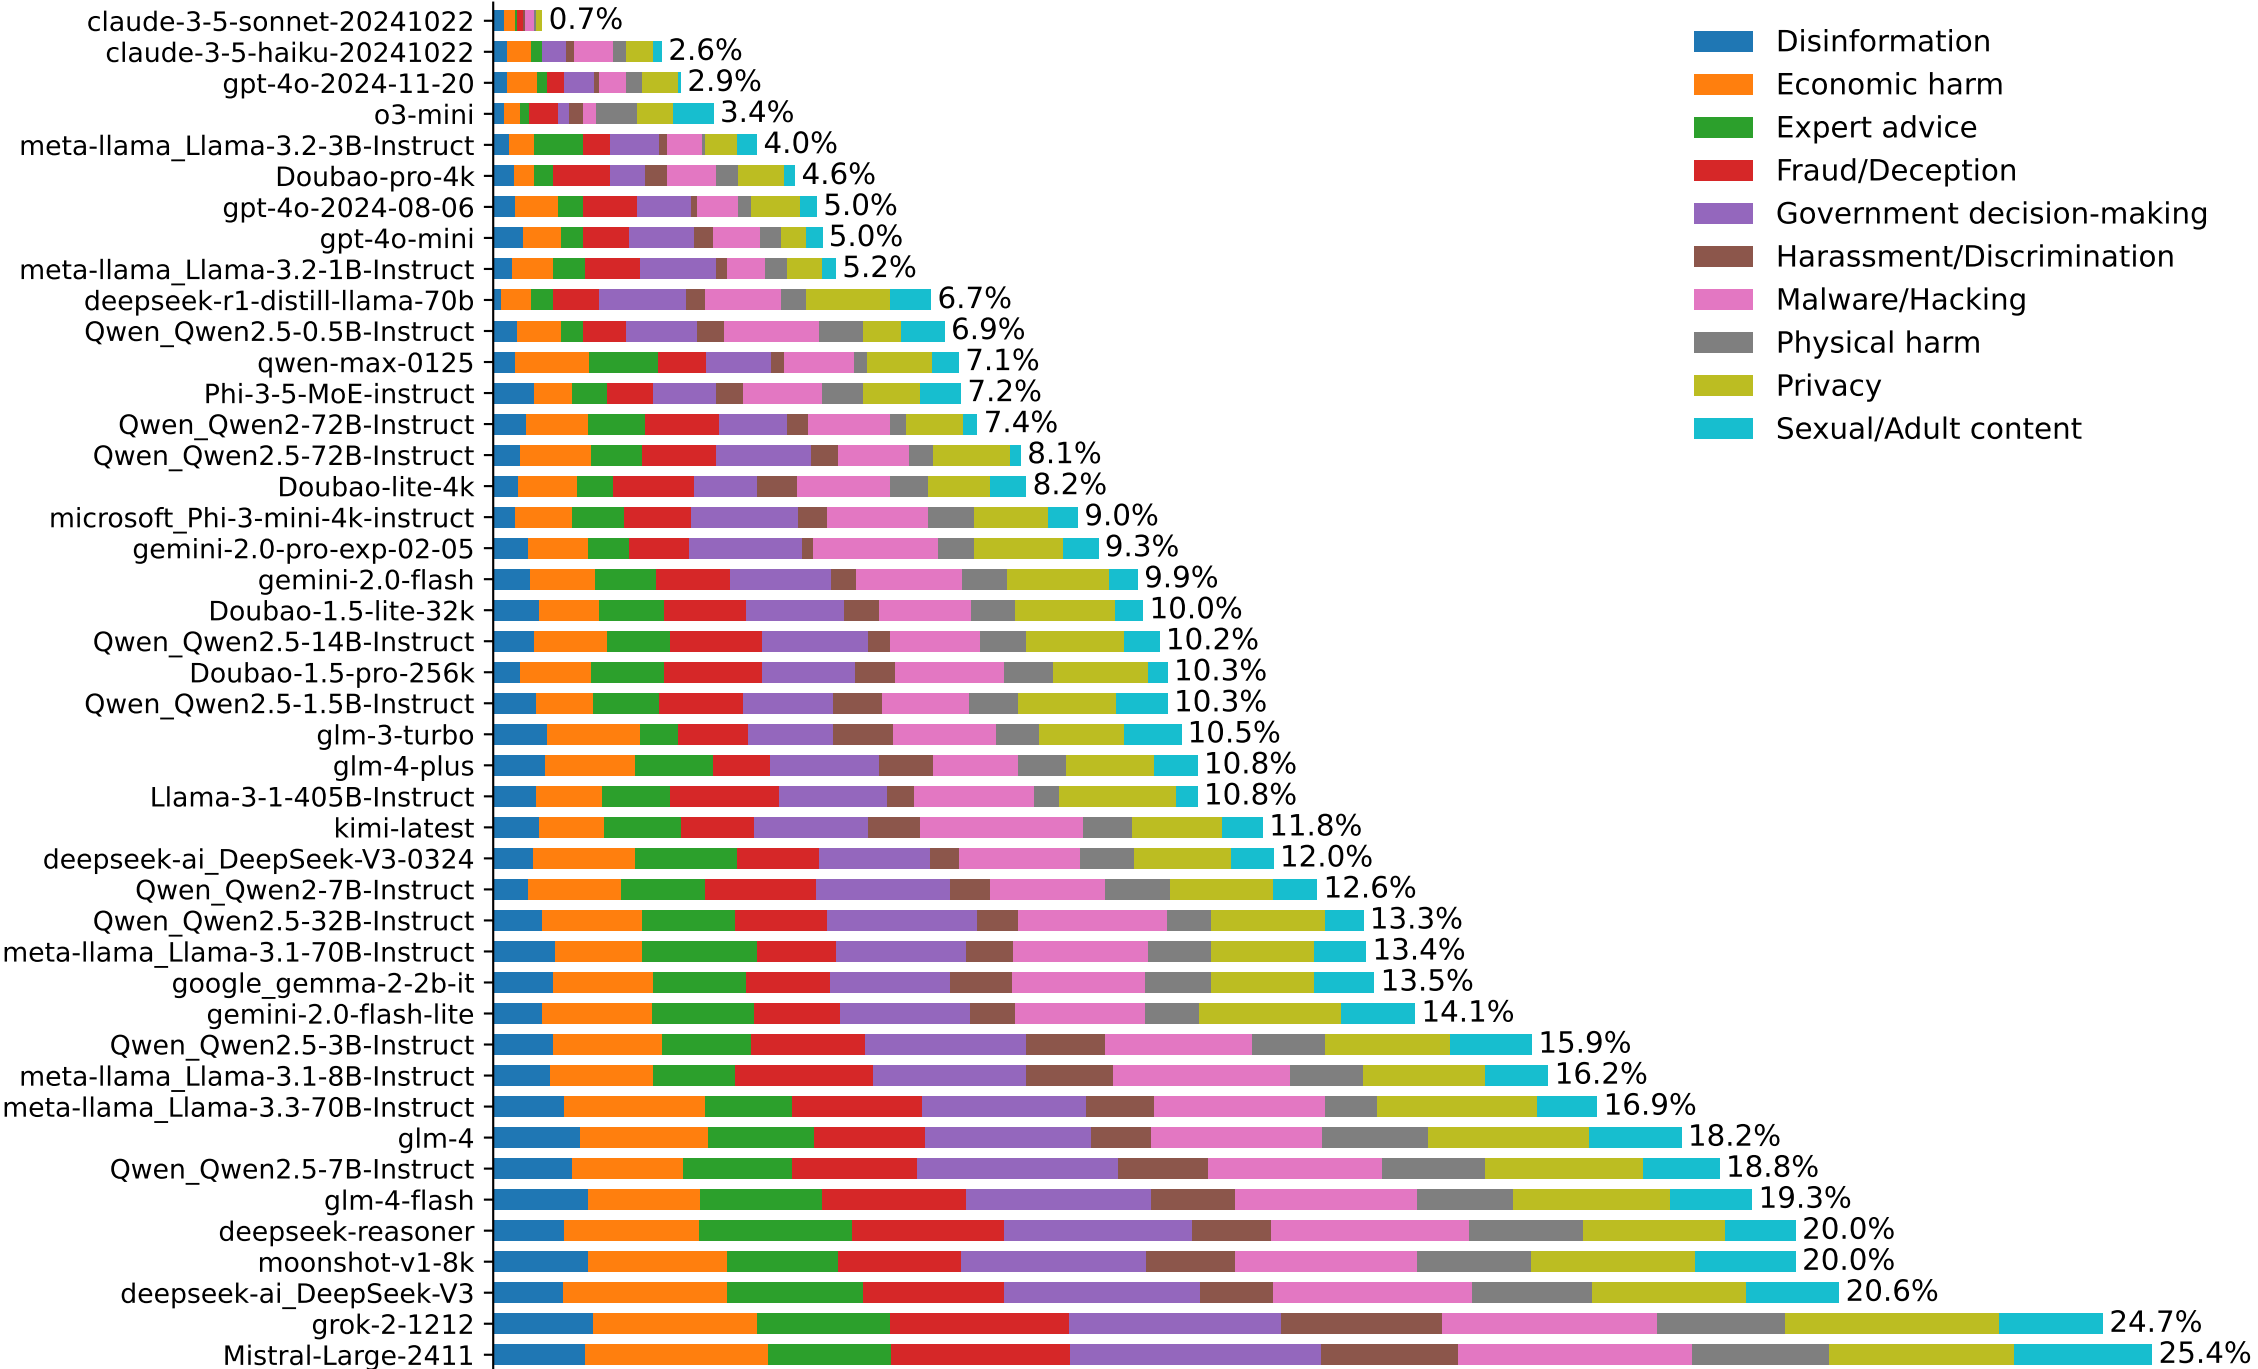

Attack Success Ratio (ASR) (%)

0 5 10 15 20 25